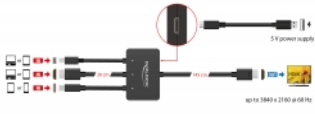

## Package content

- Adapter cable
- USB power cable, length: ca. 0.5 m
- User manual

## Item no. 85830

EAN: 4043619858309

Country of origin: China

Package: Retail Box

Images

**General**

Supported operating system:	Windows 7 32-bit Windows 7 64-bit Windows 8.1 32-bit Windows 8.1 64-bit Windows 10 32-bit Windows 10 64-bit Android 8.0 or above Linux Kernel 4.3 or above Mac OS 10.9.5 or above iPad Pro (2018) Chrome OS 72.0 or above
-----------------------------	---